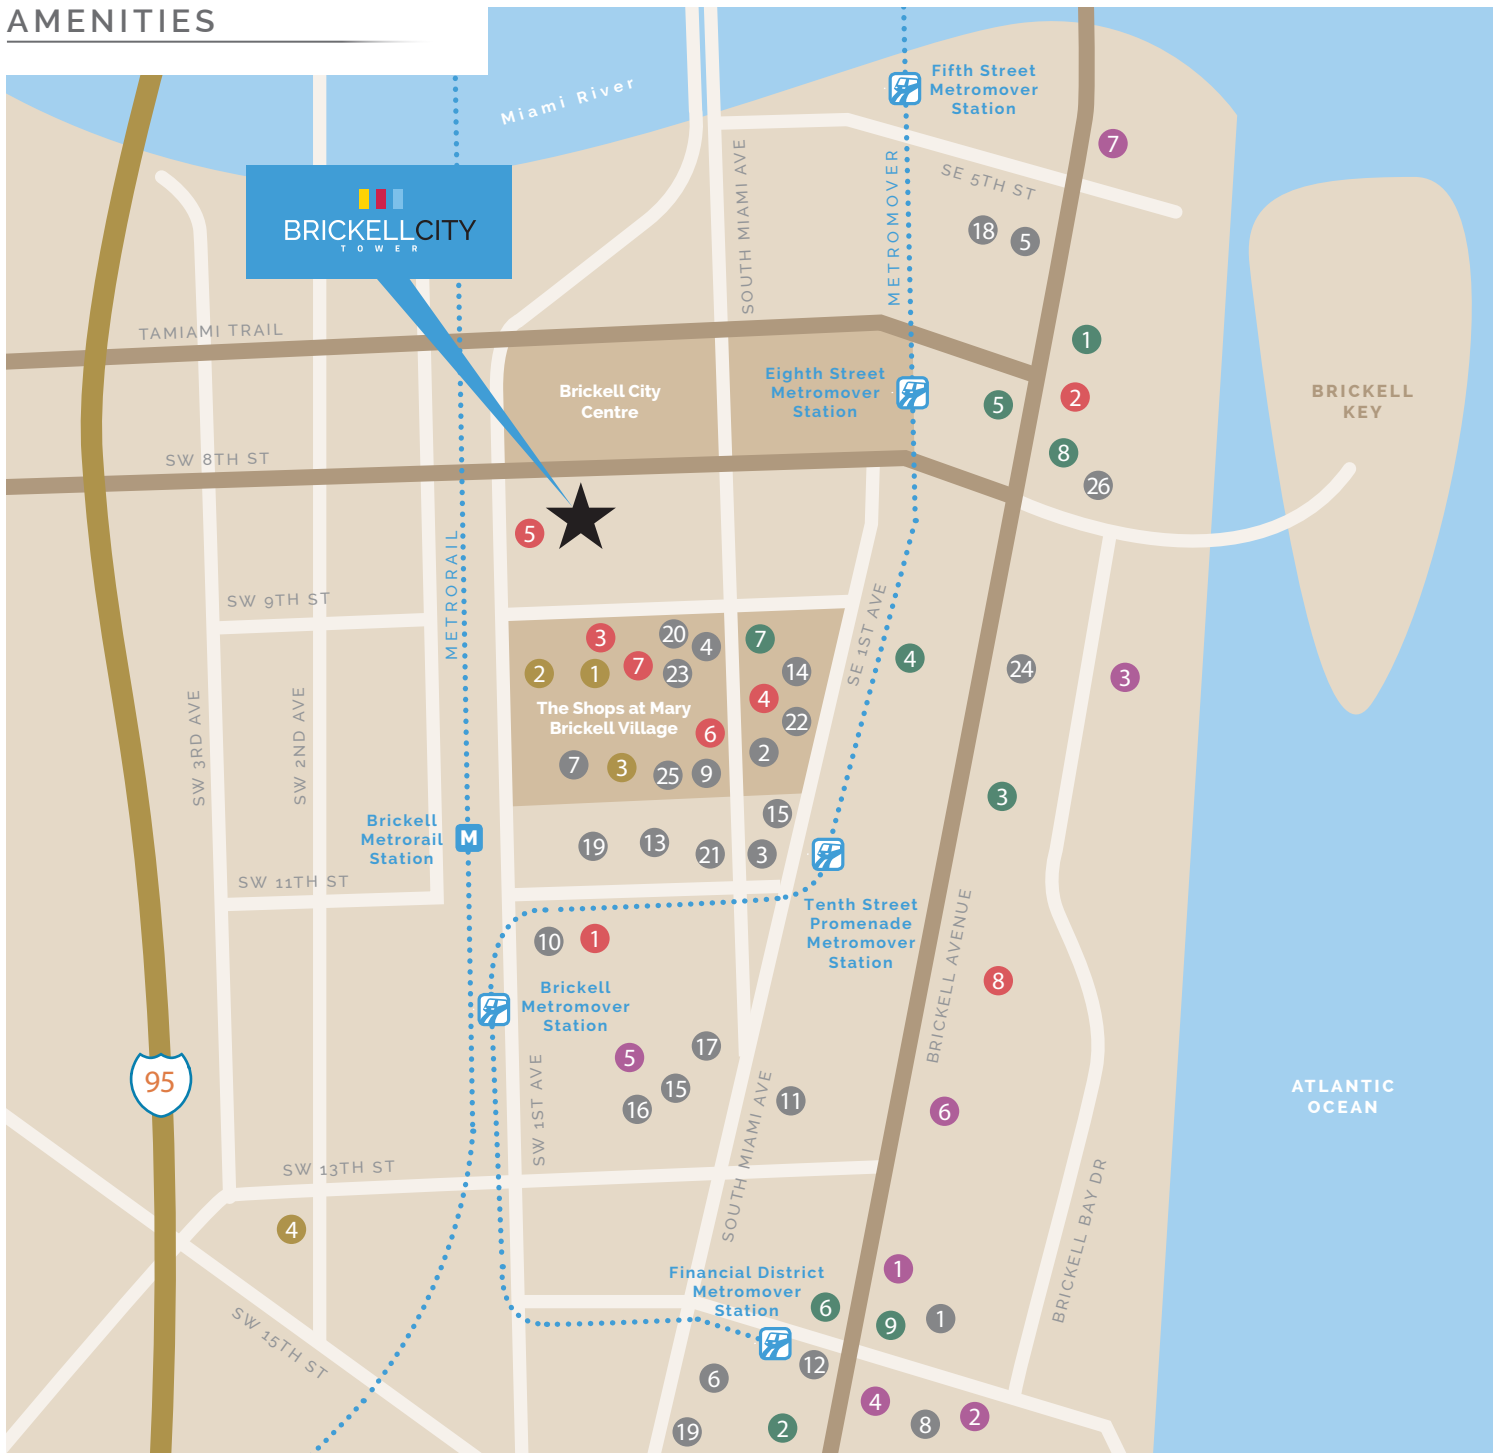

## LOCATION AMENITIES:

- Located in the center of Miami's urban core with direct access to Downtown Miami and Brickell's Financial District
- Adjacent to luxury retail, dining, residential offerings and entertainment venues in Mary Brickell Village and Brickell City Centre
- **Convenient access to I-95**, connecting to all major expressways
- Providing tenants with direct access to **Metrorail, Metromover, and Metrobus**

## RESTAURANTS

- 1 Atrio Restaurant & Wine Room
- 2 Balans
- 3 BARÚ Urbano
- 4 Blue Parrot Grill
- 5 Bon Fromage
- 6 Brickell Irish Pub
- 7 Burger & Beer Joint
- 8 Edge Steak and Bar
- 9 Fado Irish Pub
- 10 Kokoriko
- 11 Morton's
- 12 Novecento
- 13 Oceanaire Seafood Room
- 14 OTC

- 15 P.F. Chang's China Bistro
- 16 Perricone's Marketplace & Café
- 17 Piola
- 18 Pizza Rustica
- 19 PM Fish and Steak House
- 20 Rice House of Kabob
- 21 Rosa Mexicano
- 22 Rosinella
- 23 Starbucks
- 24 SUBWAY®
- 25 Sushi Siam
- 26 Truluck's

## HOTELS

- 1 Conrad
- 2 Fortune House Hotel
- 3 Four Ambassadors Suites Hotel
- 4 Four Seasons Hotel
- 5 Hampton Inn & Suites
- 6 JW Marriott
- 7 Viceroy Miami