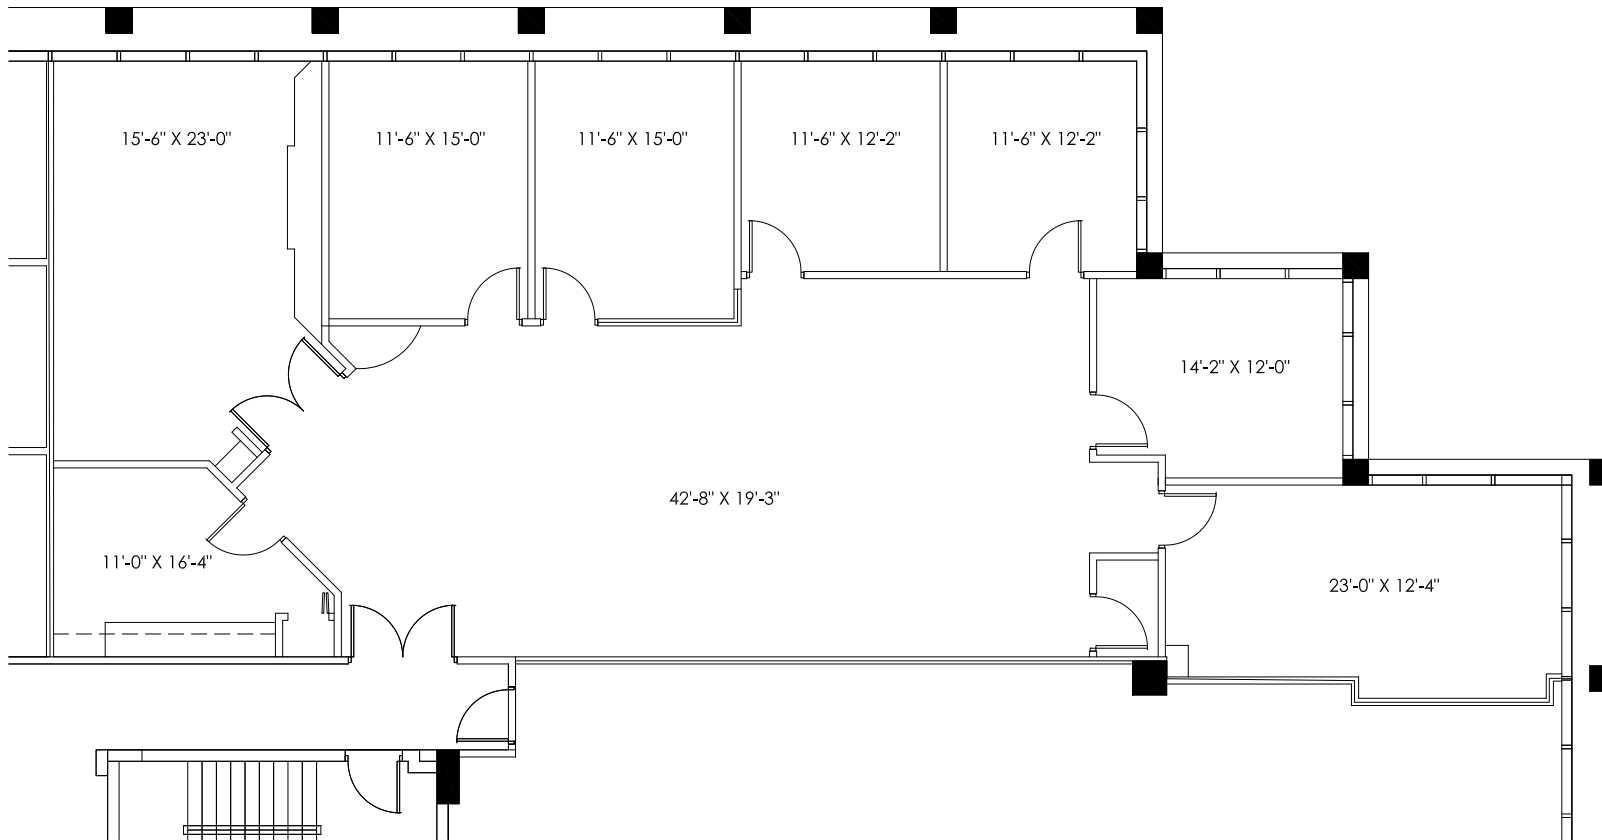

EXCLUSIVE SUBLEASE

COURVOISIER CENTER II

601 BRICKELL KEY DRIVE, 9TH FLOOR

Key Plan

FOR LEASING OPPORTUNITIES

LUCIANA CARVALHO, MCR

305.377.6584

luciana.carvalho@blancacre.com